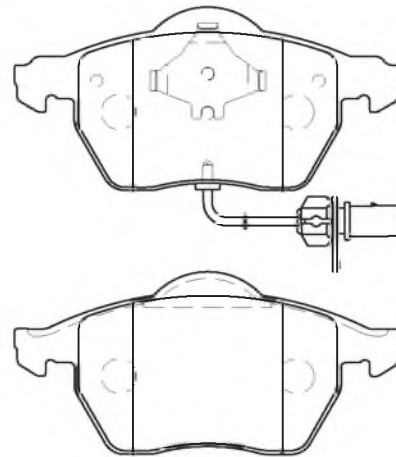

156.4x74.1x19.6

1 wire

FMSI

CD8226 = CD8062-10

OTHERS