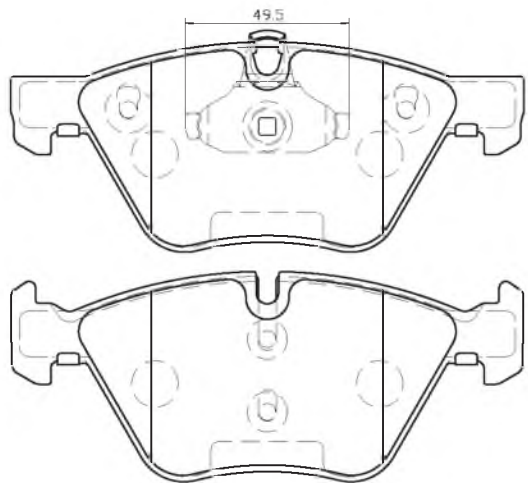

CD8498S

BMW E60, E61, 81, 82, 84, 87, 88,
E90, E91, 92, 93, Z4 Cabrio

	155.2x63.5x19.5		
	154.7x63.5x19.5		

FMSI 7967-D1061

CD8499

MINI Cooper 1.6, Cooper D
BMW E87

(REAR)

	95.3x51x16.5		
	95.3x45x16.5		

FMSI 8345-D1226

CD8498S-10

BMW E81, E82, E87, E88

	155.2x63.5x19.5		
	154.7x63.5x19.5		

FMSI 7967-D1061

CD8500

BMW E60, E61, E63, E64, E65, E66

(REAR)

	140.6x67.6x15.9		

FMSI

CD8498S-20

BMW E82, E87, E88, E90, E91, E92, E93,
Berlina/Touring/Cabriolet/Coupe

	155.2x63.5x19.5		
	154.7x63.5x19.5		

FMSI 7967-D1061

CD8500-10

BMW F01, F02

(REAR)

	140.6x67.6x15.9		

FMSI

8261-D1152

OTHERS