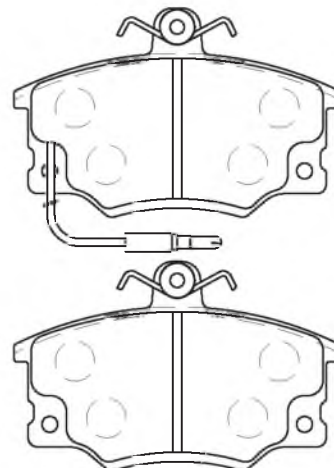

99.2x61.5x14.5

FMSI

CD8049W

LANCIA Delta, Thema
FIAT Croma