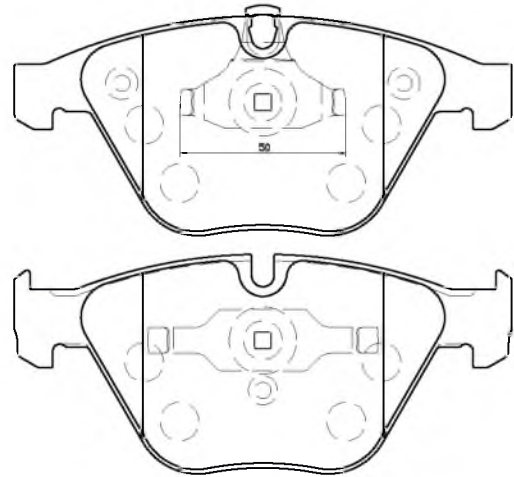

155.2x68.5x19

FMSI

7799-D918
7799-D1260

CD8464
(REAR)

FORD Five Hundred, Freestyle
MERCURY Montego