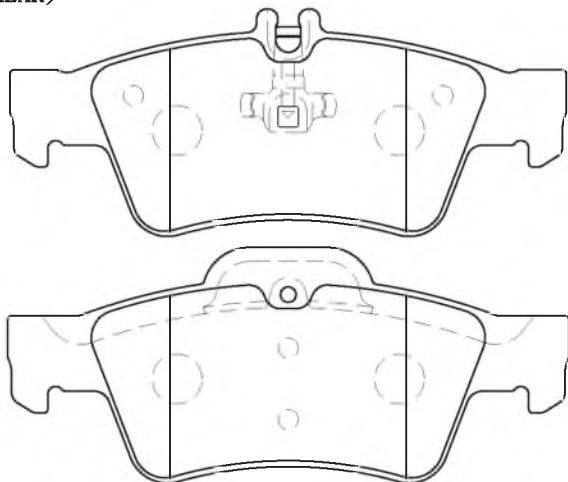

140.2x57.4x15.7 141.4x59.4x15.7			FMSI	7888-D986 8540-D1424

CD8523M
(REAR)

HYUNDAI Highway Van
SSANGYONG Musso