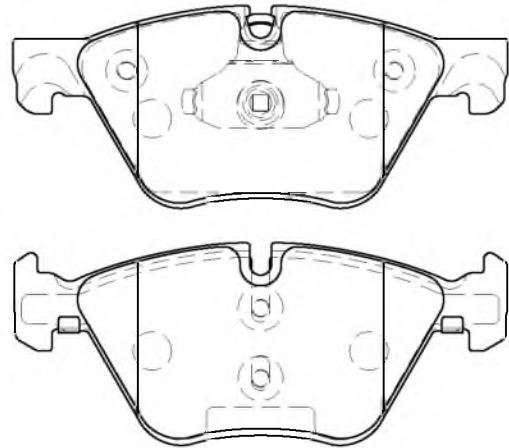

155.2x63.5x18.3 154.7x63.8x19.3		FMSI	8705-D1504

CD8825
(REAR)

AUDI A3(8V7,8VS),A3 Sportback
,TT(FV3,DV9)
V/W GolfVII(5G1/BE1,BA5)