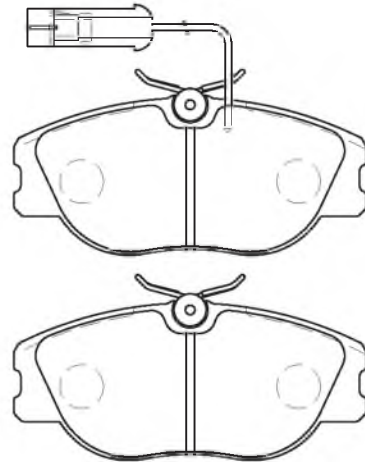

129.9x58.8x18

2 wire FMSI

CD8586

VOLVO V70III ,S80II ,XC70II
LAND ROVER Freelander 2
FORD MondeoIV, Galaxy