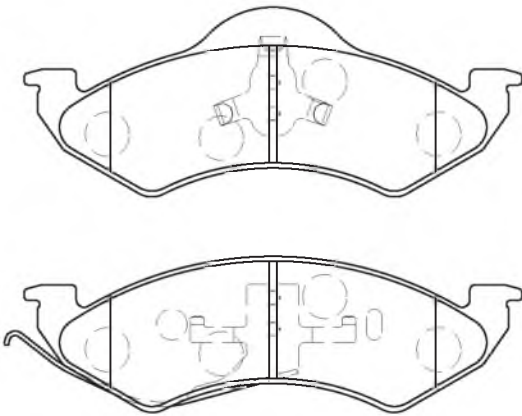

192x73.1x20.2
192x60.1x20.2

FMSI 7616-D746

CD8416M-10

HYUNDAI i30, CEE' D/Avante
KIA Forte