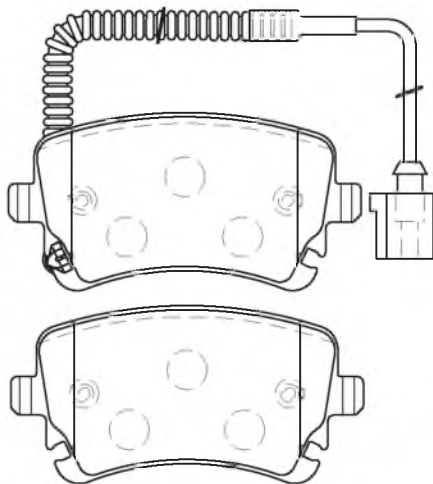

115.7x51.3x17 8 clip FMSI 8325-D1205

CD8327W-10
(REAR)

V/W Phaeton
AUDI A4

116x58.6x16.5 2 wire FMSI 7921-D1018

CD8330
(REAR)

BENZ Sprinter
V/W LT