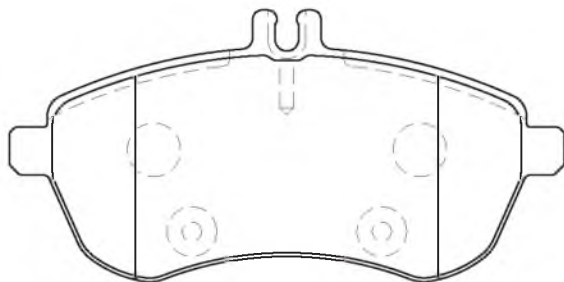

116.8x63.8x18

FMSI

131.8x70x20

FMSI

CD8596

BENZ C204,W204

CD8598
(REAR)

ALFA ROMIO Alfa 159,Brera,Spider
LANCIA Thesis(841)