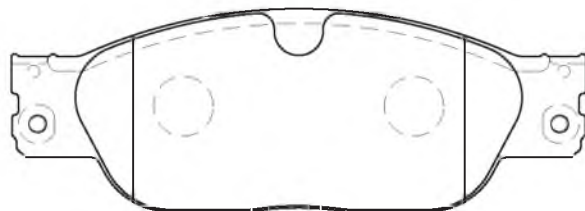

164.5x58x16.6 FMSI 7836-D933

1. CD8437 = CD2274
2. CD8438 = CD0044