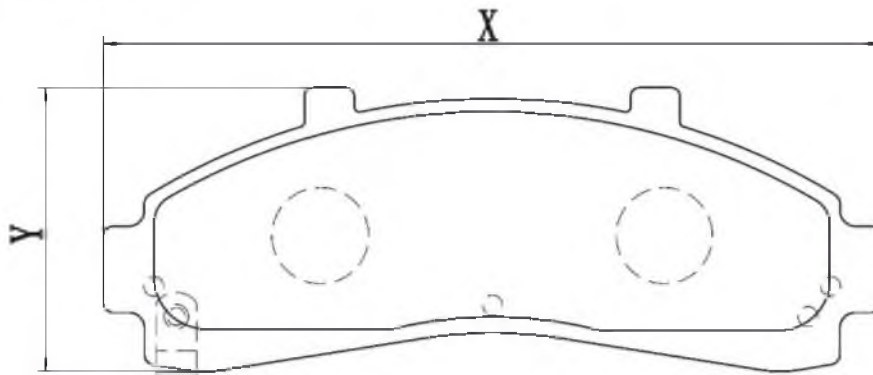

MEASUREMENT FOR DRAWING

DISC BRAKE PAD

A. Prefix 1,2,3,4,5,6,7,9,0   總長&總寬

B. Prefix 8

DRUM BRAKE SHOE

C - Lining Width
R - Radius