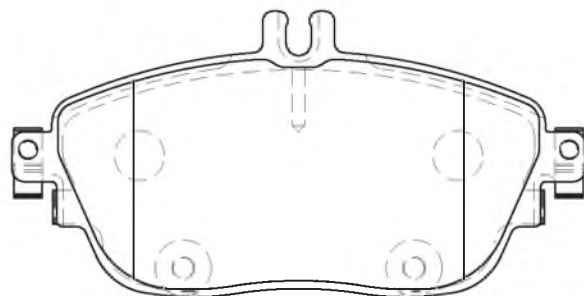

Shim wraps around for effective notch length 123.5

144x71.7x18.4

8 clip FMSI 8920-D1694

OTHERS