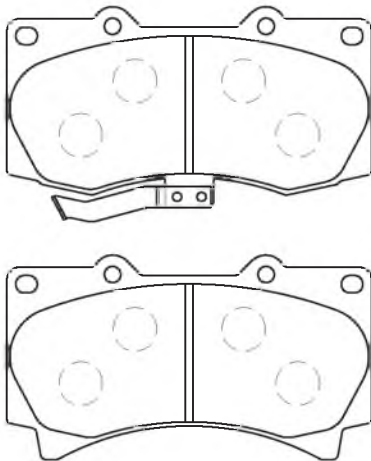

134.4x73.6x16.9 134.4x75.3x16.9		2 sensor	FMSI	8225-D1119

CD8578

HOLDEN Commodore, Statesman/Caprice
CHEVROLET Caprice, Lumina