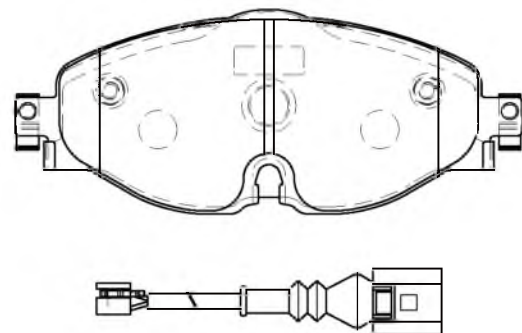

Shim wraps around for effective notch length 142.0

	160x64.4x19.3		1 wire	FMSI	8989-D1760

OTHERS