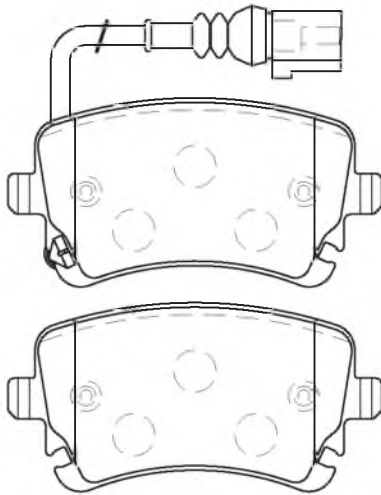

138.7x79.8x17.5 FMSI

CD8327W
(REAR)

V/W T-5, Multivan
AUDI RS6

116x58.6x16.5 1 wire FMSI 7921-D1018

CD8329
(REAR)

RENAULT Master II
OPEL Movano