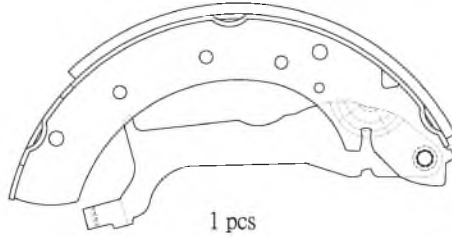

CS8945

(Rear)

4 pcs

	101		30	FMSI

CS8945L

(Rear)

HYUNDAI Accent '11-on

1 pcs

1 pcs

2 pcs

	101		29.5	FMSI

CS8946

(Rear)

KIA Retona '99-03; Rocsta R2 '92-98;
Sportage (NEW) '99-02

4 pcs

	128		44.3	FMSI

CS8948

(Rear)

1 pcs

1 pcs

2 pcs

	127		55	FMSI

CS8956

4 pcs

	90		24.5	FMSI	1532-S789

OTHERS

1. CS8957 = CS3434