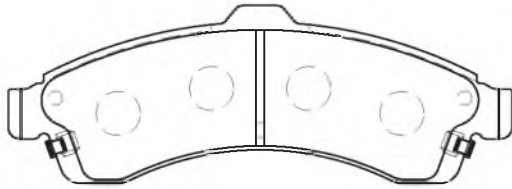

CD8255M

CHEVROLET Blazer

CD8258

CHRYSLER Gran Voyager