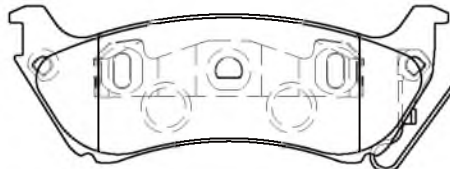

CD8432 BENZ W163,ML350,ML400,ML430,ML500,ML55AMG
(REAR)

	76.5x65.6x14.6		FMSI	7749-D874

CD8433 BENZ W163,ML230,ML270,ML320

	188x77x16.6 188x59x15.6		FMSI	7628-D760

CD8434M BENZ W163,ML230,ML270,ML320
(REAR)

	140x50x16		1 sensor	FMSI	7629-D761

CD8434W-10 BENZ W163,ML230,ML270,ML320
(REAR)

	140x61x16 140x50x16		1 wire	FMSI	7750-D875

OTHERS