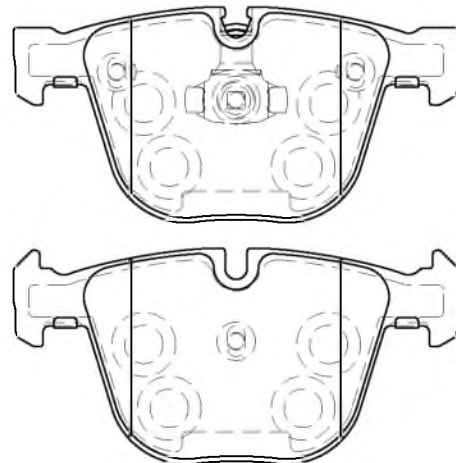

151.9x73.9x16.3

FMSI

8364-DR11

CD8806S
(REAR)

BMW E71,E72,E82,E92,F16,F86