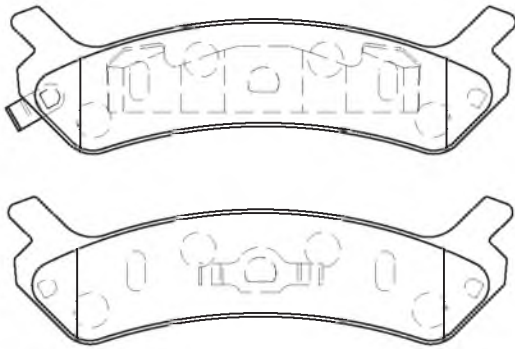

CD8435M
(REAR)

HYUNDAI Sonata

137.8x40.2x14.5 2 sensor FMSI 7419-D538

CD8440

JEEP Grand Cherokee