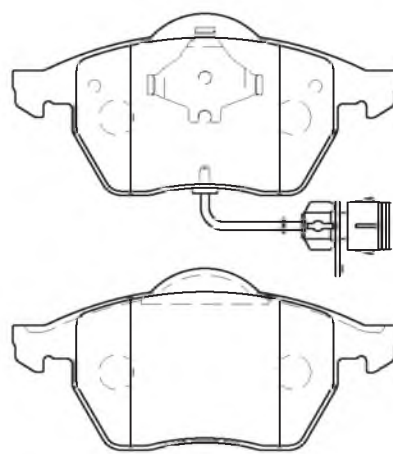

156.4x73.8x19.5

2 wire

FMSI

OTHERS