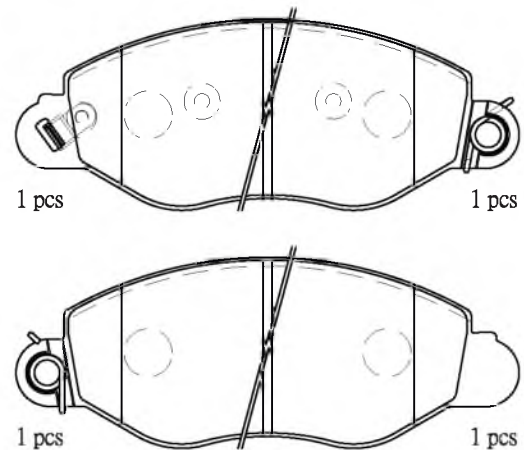

168.5x64x17.5		2 sensor 4 clip	FMSI	

OTHERS