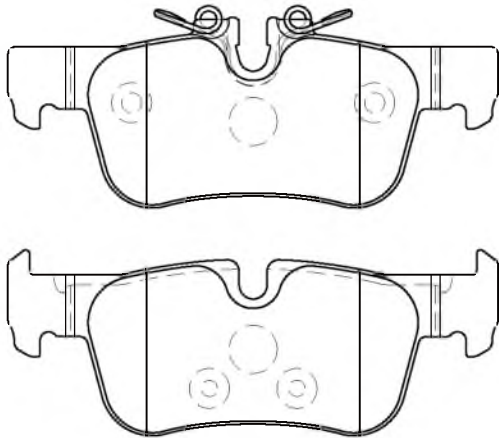

CD8824
(REAR)

BMW 2 Active Tourer(F45),I3(I01)

	123x47.8x15.2 123x46.6x15.2		FMSI	8993-D1762

CD8827S

BMW F10,F11,F18,520 Li,523 Li,
528i/Li,535i/Li