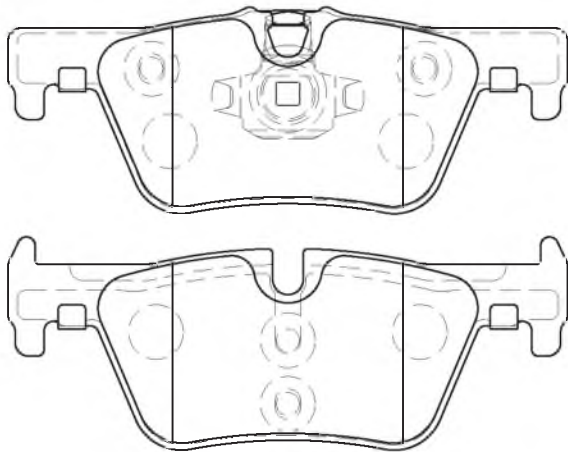

CD8774S
(REAR)

BMW F20, F21, F30, F31

	123x45.4x16.5 123x46.9x16.5			FMSI	8826-D1613

CD8777W

PEUGEOT 407, 607
CITROEN C5, C6