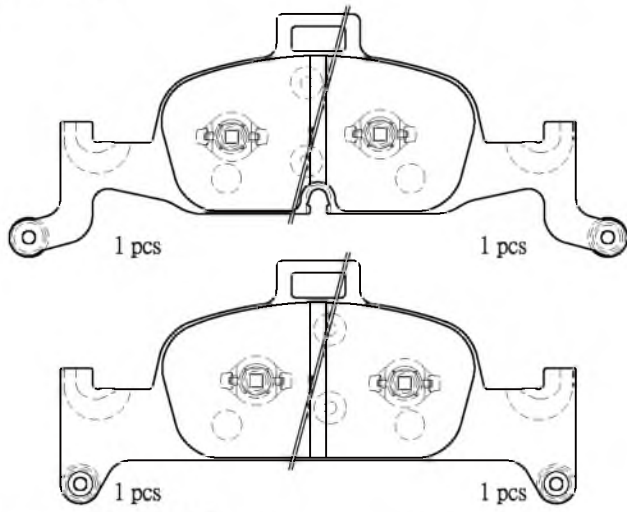

OTHERS

CD8851

AUDI A4

	252x98.7x15.2 210x98.9x15.2			FMSI
---	--------------------------------	---	--	------

CD8852M

CHEVROLET Aveo, Spin
DAEWOO Gentra

	133.1x48.9x17		2 sensor	FMSI
---	---------------	---	----------	------