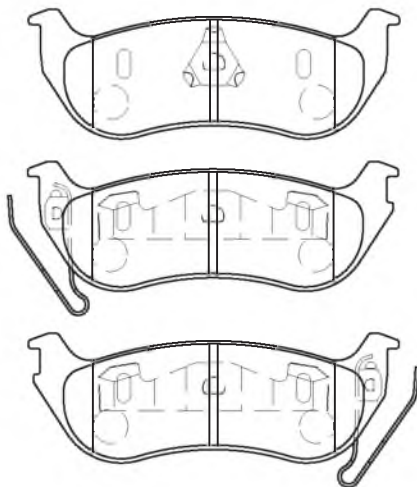

140.5x49x14			FMSI	7863-D981

CD8521M

SMART City Coupe, Cabriolet
Crossblade, Roadster
Fortwo