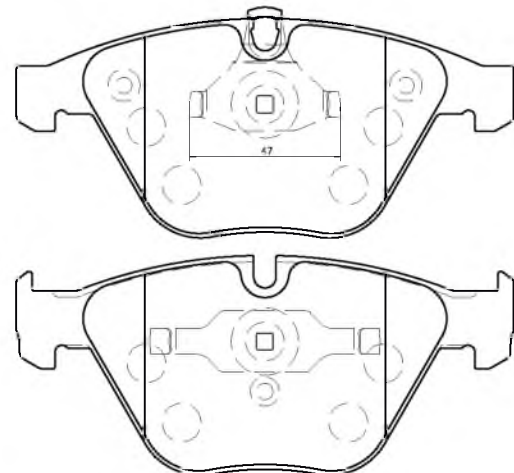

155.2x68.5x19

FMSI

OTHERS