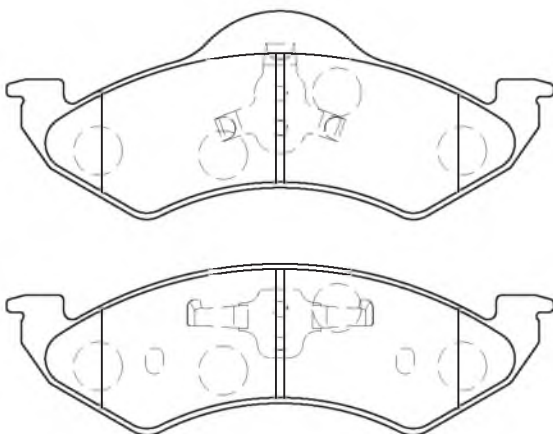

192x73.1x20.2
192x60.1x20.2

FMSI 7616-D820

CD8417S

VOLVO C70, XC70, S60, S80, V70