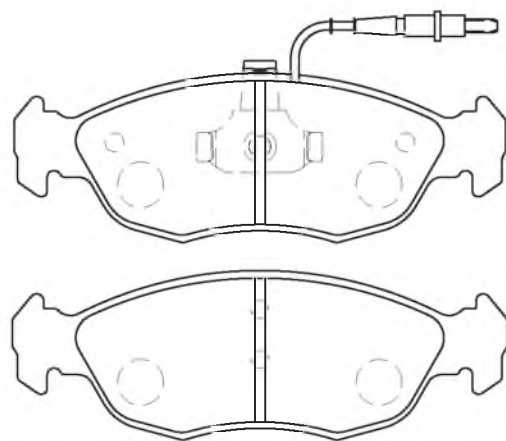

140.2x47.9x16 141.4x47.4x16		2 wire	FMSI	

OTHERS