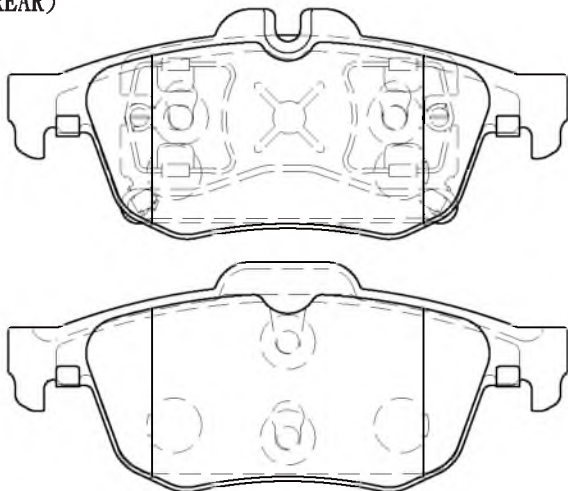

100.6x43.8x14.5

2 sensor

FMSI

8413-D1296

CD8753S

SAMSUNG SM5, SM7 2.7/3.5

(REAR)

123x50.6x15.3

FMSI

CD8756M

HYUNDAI Elanter/Latra/Avante 1.5(XD)