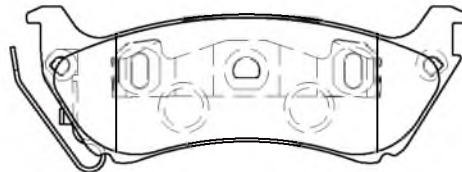

CD8432 BENZ W163,ML350,ML400,ML430,ML500,ML55AMG
(REAR)

	76.5x65.6x14.6		FMSI	7749-D874

CD8433 BENZ W163,ML230,ML270,ML320

	188x77x16.6 188x59x15.6		FMSI	7628-D760

CD8434M BENZ W163,ML230,ML270,ML320
(REAR)

	140x50x16		1 sensor	FMSI	7629-D761

CD8434W-10 BENZ W163,ML230,ML270,ML320
(REAR)

	140x61x16 140x50x16		1 wire	FMSI	7750-D875

OTHERS