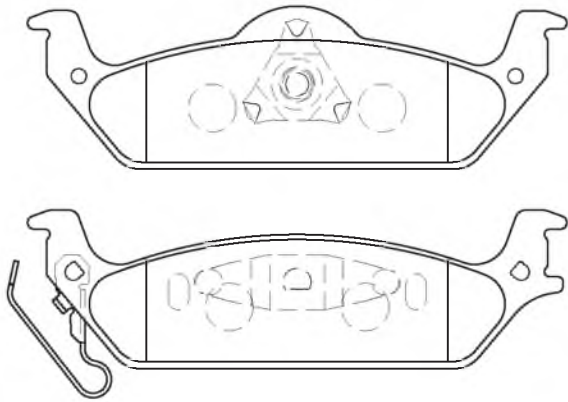

CD8484
(REAR)

DODGE TRUCK Dakota

158.8x48x20.1
158.8x46.7x20.1

FMSI 7862-D963

CD8488

TOYOTA Previa(ACR 3)