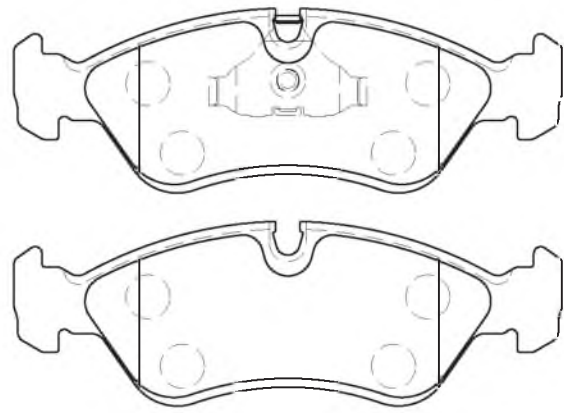

156.2x52.3x17

FMSI

7666-D796

CD8172
(REAR)

BMW E30