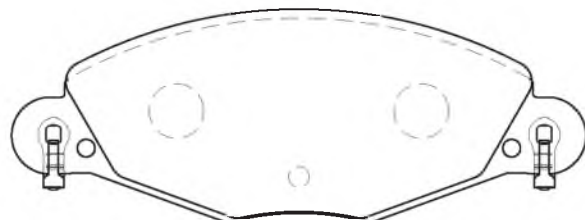

L:180 mm

L:415 mm

169x62.5x17

4 wire
8 clip

FMSI

CD8470 = CD2347

OTHERS