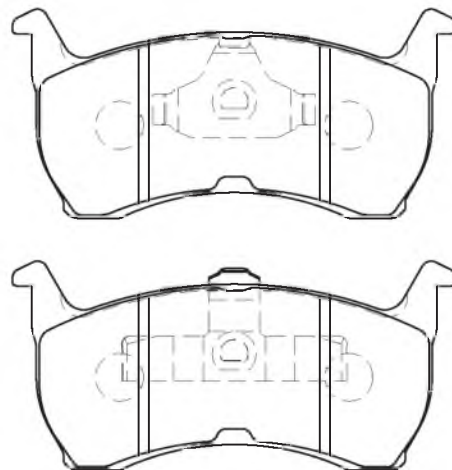

100.8x65.4x12.5			FMSI	8350-D1232

CD8369

FORD NL Fairlane, Falcon