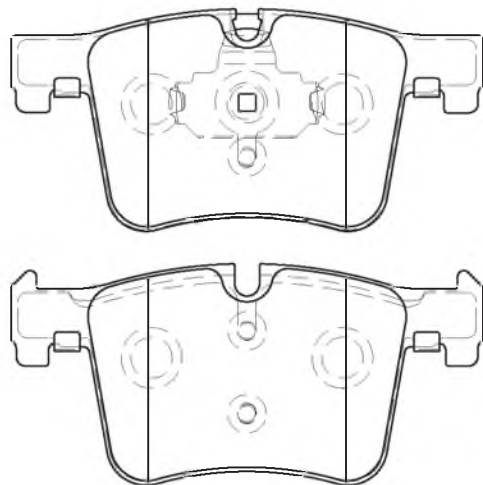

148.2x69.8x18.4
148.2x69.5x18.4

FMSI

8772-D1561

CD8773S

BMW F30, F31

(REAR)