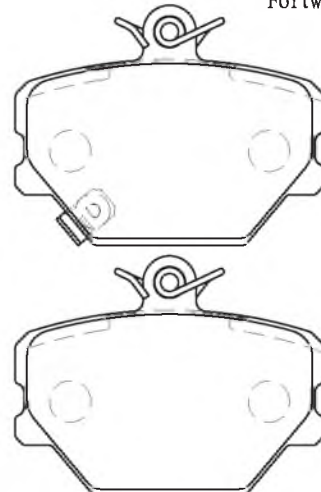

90x70x14.9		2 sensor	FMSI	8370-D1252

CD8519
(REAR)

BENZ R230, W211, W221