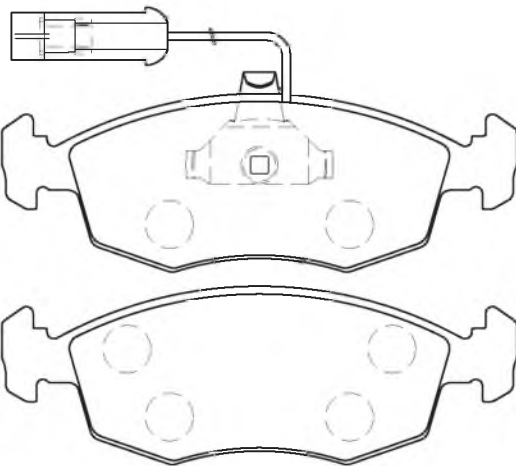

94.2x51.2x17

FMSI

7324-D278
7181-D278

CD8037W-10

FIAT Doblo, Palio

151.5x52.5x18

2 wire

FMSI

CD8040

VOLVO 740/760/940/960