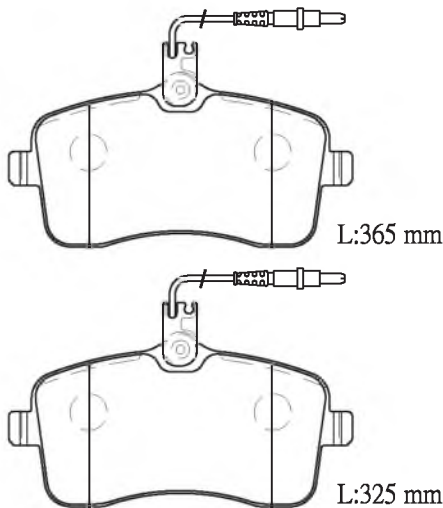

131.4x66.8x18.5

4 wire

FMSI

CD8653
(REAR)

PEUGEOT Expert II /Tepee
CITROEN Jumpy II
FIAT Scudo II