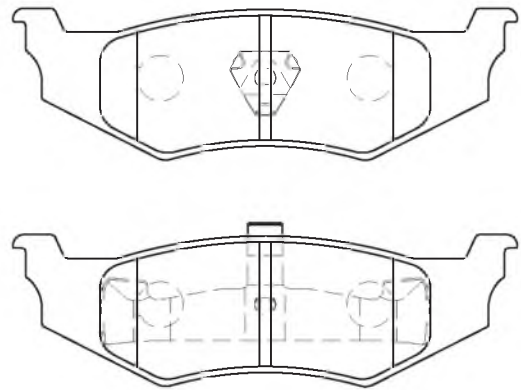

OTHERS

CD8178-10
(REAR)

CHRYSLER Concorde, New Yorker,
LeBaron, LHS
DODGE Intrepid, Spirit

133.5x40.2x16.3

FMSI

7438A-D658

CD8178-40
(REAR)

CHRYSLER Sebring
DODGE Neon