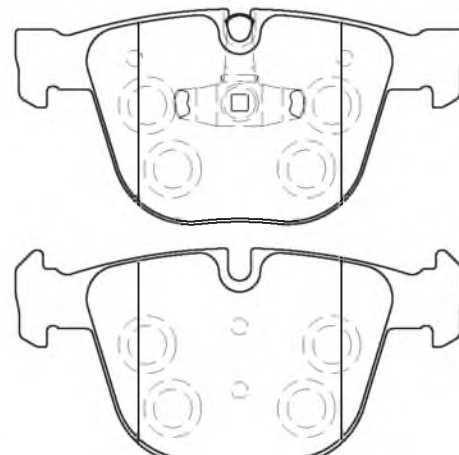

140.6x67.6x15.9		

FMSI

8261-D1152

OTHERS