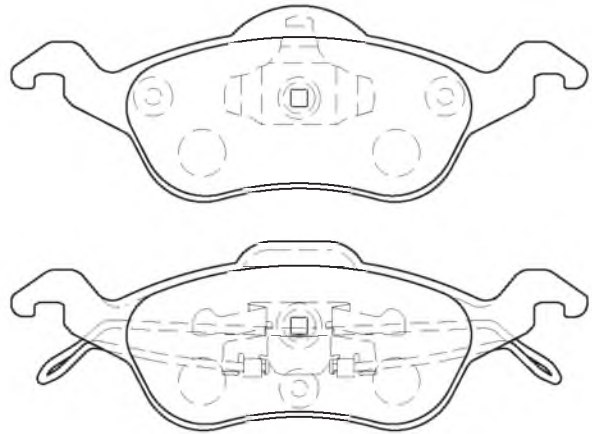

178x60.6x18 178x58.2x18			FMSI	7690-D816

CD8265M-10
(REAR)

CHEVROLET Impala