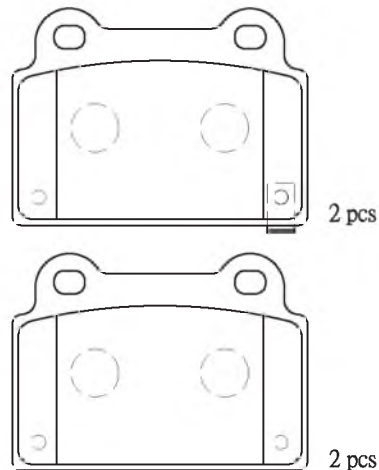

86.6x63.5x13.6

2 sensor

FMSI

8477-D1368

CD8549 = CD2348

OTHERS