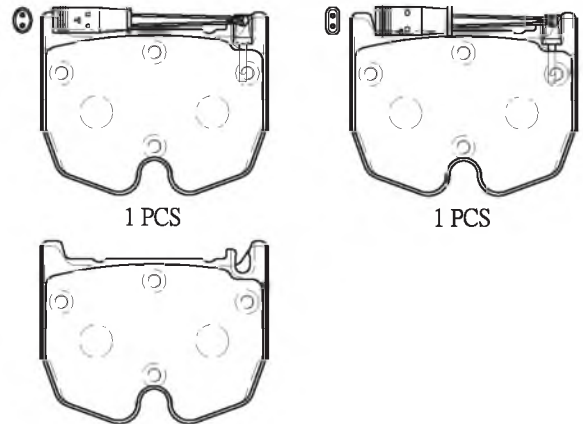

192.5x54.2x17.8 194.4x54.2x17.8		2 sensor	FMSI	7660-D942

CD8520WS

BENZ C215, CL65, E55, R230
SLR McLaren

1 PCS

1 PCS

6 PCS

Wrap around shim thick gives effective length 97.8

	97.8x78.6x16		2 wire	FMSI	8349-D1231

CD8518
(REAR)

JEEP Liberty, Wrangler