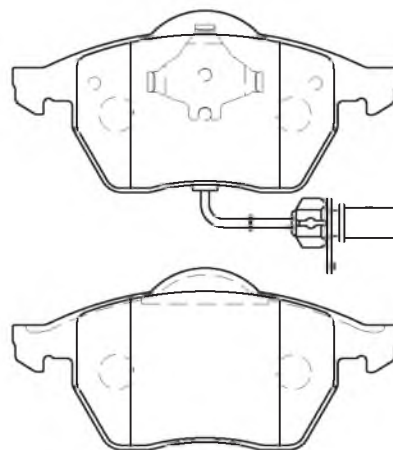

156.4x73.8x19.5

2 wire

FMSI

7711-D836

CD8221

V/W Passat