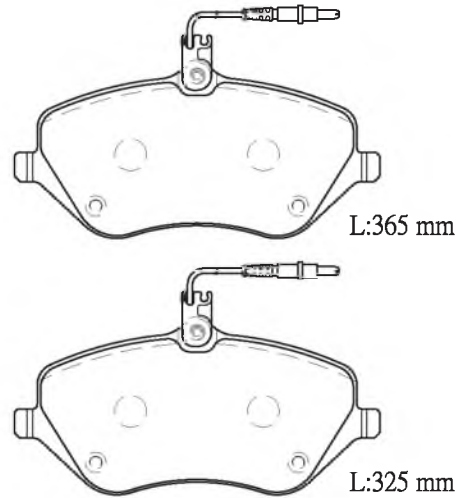

162.4x79.2x17.4		4 wire	FMSI	8362-D1245

CD8775W

AUDI 8P1, 8PA, 8J3, 8J9
V/W 137, 5K1