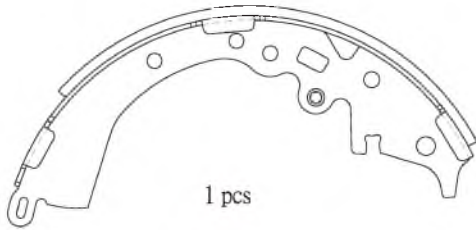

CS8965

1 pcs

1 pcs

1 pcs

1 pcs

	126.5		50	FMSI

OTHERS