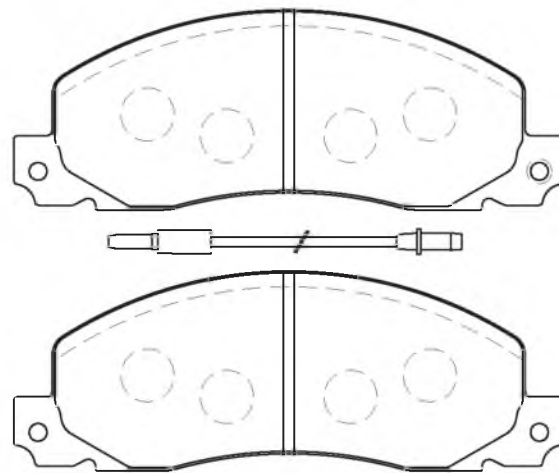

155.8x56.6x18.5		2 wire	FMSI	9129-D1902

1. CD8278 = CD6126
2. CD8280M = CD1263M