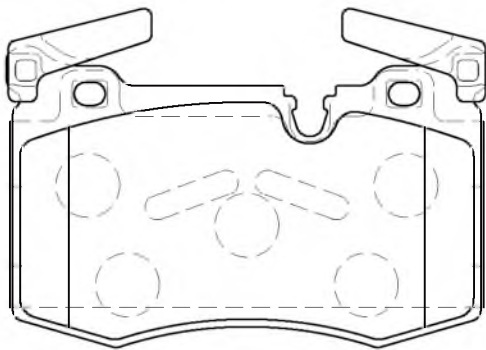

CD8768S

BENZ W176,W246

Shim wraps around for effective notch length 108.6

129x71.6x18

8 clip

FMSI

CD8771

BMW Z4(E89)23i LM25

(REAR)

106x51.6x16.7
106x45x16.7

FMSI

8550-D1433

CD8769S

MINI R55,R56,R57,R58,R59

Wrap around shim thick gives effective length 119.0

120.9x75.7x14

8 metal tabs

FMSI

8511-D1403

CD8772

BMW E89, F10, F11, F18, F25

(REAR)

106x62.2x17
106x55.7x17

FMSI

8672-D1473

CD8770S

BMW F20,F21,F25,F30,F31

148.2x69.8x18.4
148.2x69.5x18.4

FMSI

8772-D1561

CD8773S

BMW F30, F31

(REAR)

123x57x16.3
123.7x58.8x16.3

FMSI

8823-D1610

OTHERS