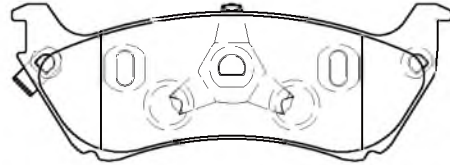

CD8432 BENZ W163,ML350,ML400,ML430,ML500,ML55AMG
(REAR)

	76.5x65.6x14.6		FMSI	7749-D874

CD8433 BENZ W163,ML230,ML270,ML320

	188x77x16.6 188x59x15.6		FMSI	7628-D760

CD8434M BENZ W163,ML230,ML270,ML320
(REAR)

	140x50x16		1 sensor	FMSI	7629-D761

CD8434W-10 BENZ W163,ML230,ML270,ML320
(REAR)

	140x61x16 140x50x16		1 wire	FMSI	7750-D875

OTHERS