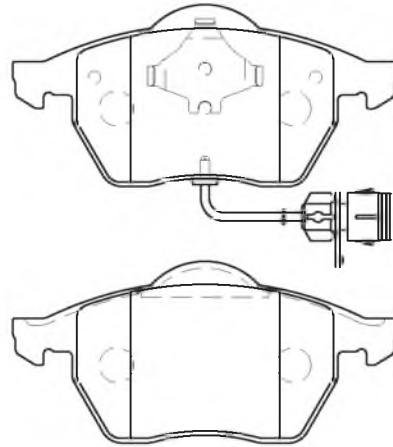

AUDI 100,200,A4,A6
V/W Passat
VOLVO C70

156.4x73.8x19.5

1 wire

FMSI

7434-D555

CD8220

OPEL Pointer,Corsa

103.9x53.9x16