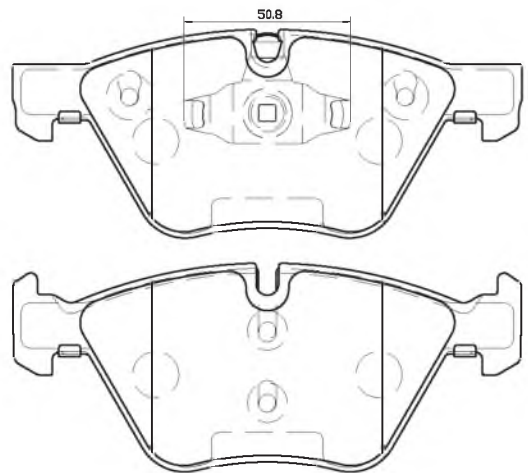

155.2x63.5x19.5		
	154.7x63.5x19.5		

FMSI 7967-D1061

CD8500-10

BMW F01, F02

(REAR)