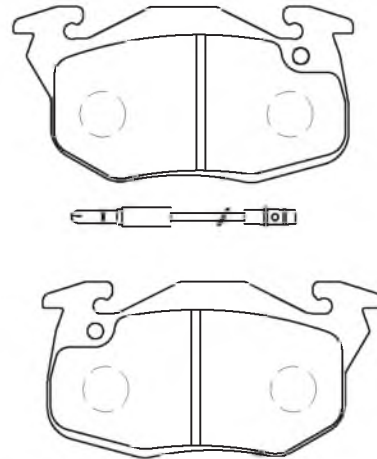

105x54.1x18

2 wire

FMSI

7261-D371

CD8045W

SEAT Ibiza, Malaga, Ronda
SUZUKI SJ

99.2x61.5x16.3

2 wire