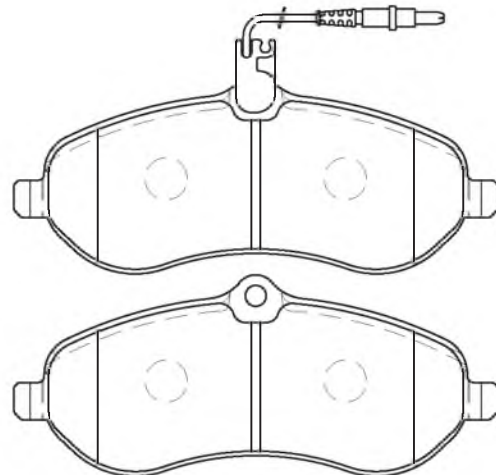

95.3x44.3x16

FMSI

CD8652W

PEUGEOT Expert II /Tepee
CITROEN Jumpy II
FIAT Scudo II

162x67.3x17.5

1 wire

FMSI

CD8650W

PEUGEOT 407,407 SW,407 Coupe