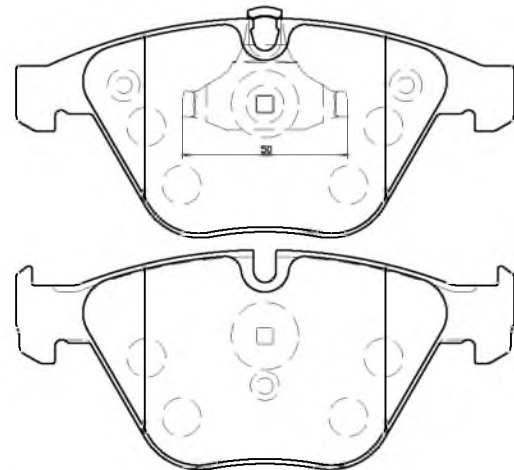

101.8x50.9x16.2

FMSI

7976-D1071

CD8465-10

BMW E60, E61, E63, E64, E65, E66
E90, E91, E92, E93

155.2x68.5x19

FMSI

7799-D918

CD8464M
(REAR)

PROTON GEN-2