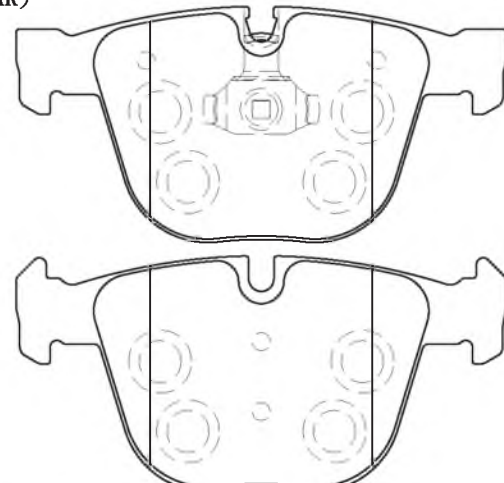

155.2x63.5x19.5		
	154.7x63.5x19.5		

FMSI 7967-D1061

CD8500

BMW E60, E61, E63, E64, E65, E66

(REAR)

	140.6x67.6x15.9		

FMSI

CD8498S-20

BMW E82, E87, E88, E90, E91, E92, E93,
Berlina/Touring/Cabriolet/Coupe