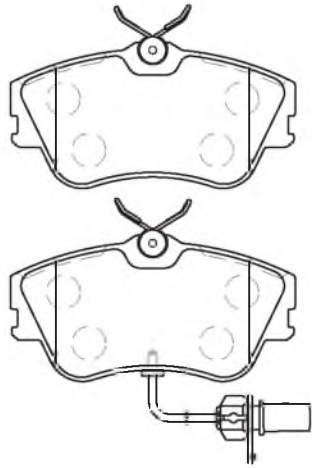

CD8224W

V/W Euro Van W/CLIP

128x65.8x18

1 wire

FMSI

7729-D852

CD8225W-10
(REAR)

V/W TRANSPORTER/CARAVELLA T4
SEAT Alhambra