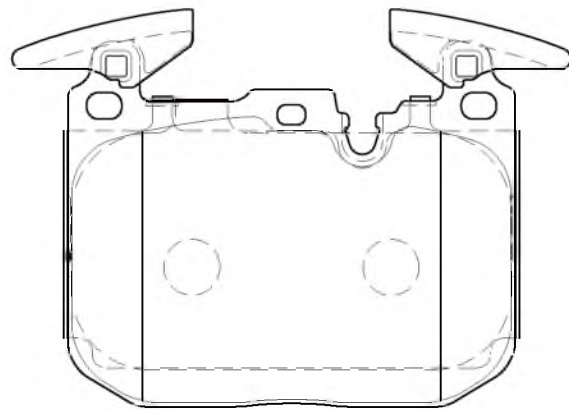

Wrap around shim thick gives effective length 114.5

	114.5x91.7x16.9		8 metal tabs	FMSI	8822-D1609

CD8814S

BMW E81,E82,E87,E88,E90,
E91,E92,E93,R56