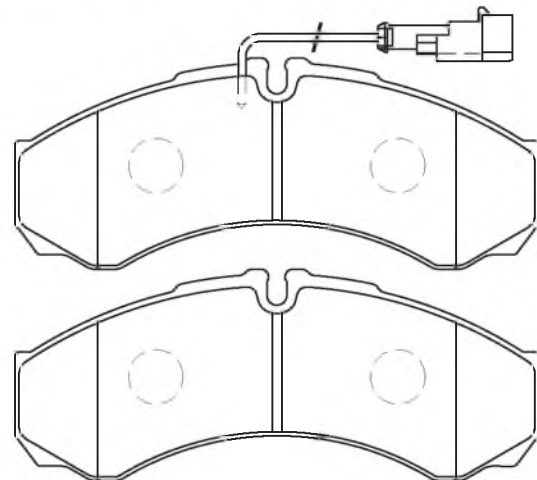

164.6x66.3x19

2 wire FMSI

CD8509-10

NISSAN Maxima, Sentra SE-R Spec V,
Sentra SE-R Manual Trans