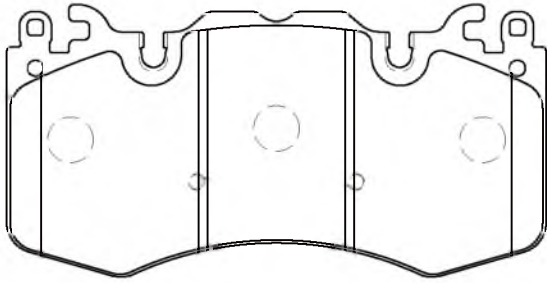

CD8787

LAND ROVER Discovery, Range Rover Sport, Range Rover III, Range Rover IV

CD8790

AP Caliper CP7040