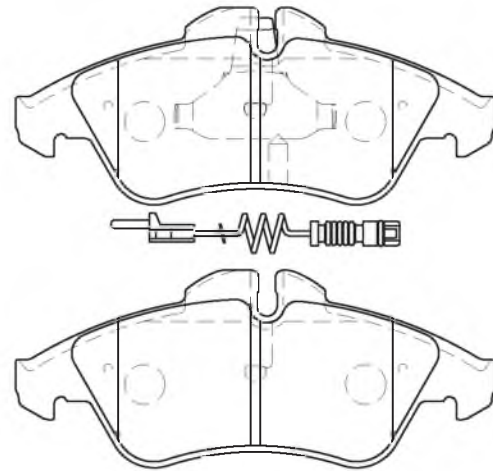

157.4x58.2x17.7
182.8x59.9x13.5

FMSI 7013A-D50
788-D50

CD8151W

mitsubishi Canter 3.5(W/ABS)
BENZ V230/280/Vito
V/W LT

156.3x64.3x19

2 wire FMSI 8293-D1177
7849-D950

CD8150M

CADILLAC Biarritz, Brougham
CHEVROLET Astro M, Chevette
PONTIAC Firebird, Trans Am
BUICK Electra, Le Sabre
JEEP Cherokee