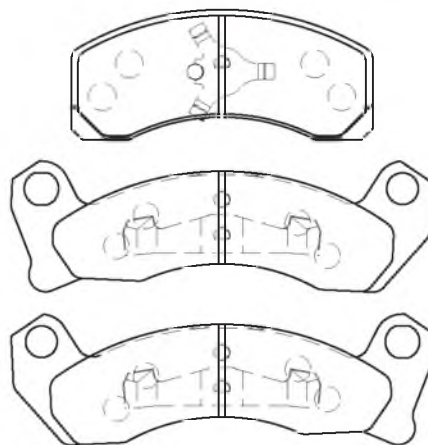

143x61.6x16.4
199.9x62x14.5

FMSI

7378B-D499
7501A-D499

CD8318 = CD3128

OTHERS